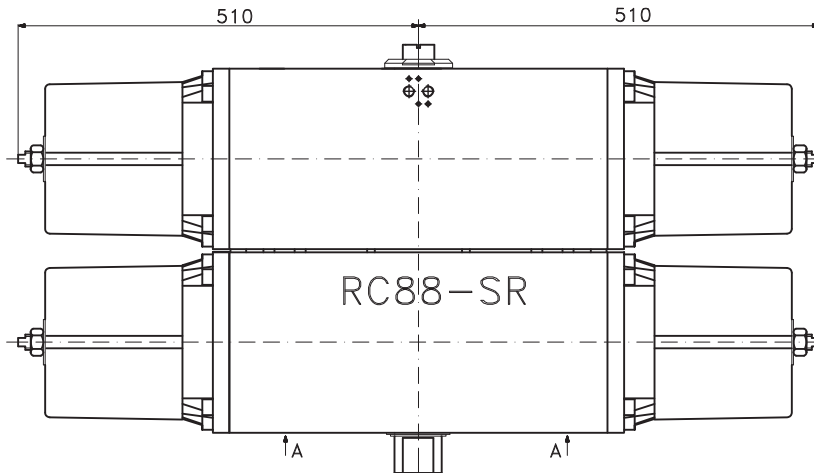

### MEASUREMENTS

## MEASUREMENTS

Type	Weight	Torque at 6 bar (Nm)		
		↔		
		0°	50°	90°
RC88-DA	79 kg	7600	3800	5480

Type	Weight	Torque at 6 bar (Nm)					
		Air →			Spring →		
		0°	60°	90°	90°	30°	0°
RC88-SR	134 kg	4160	1800	2220	3680	1800	2520