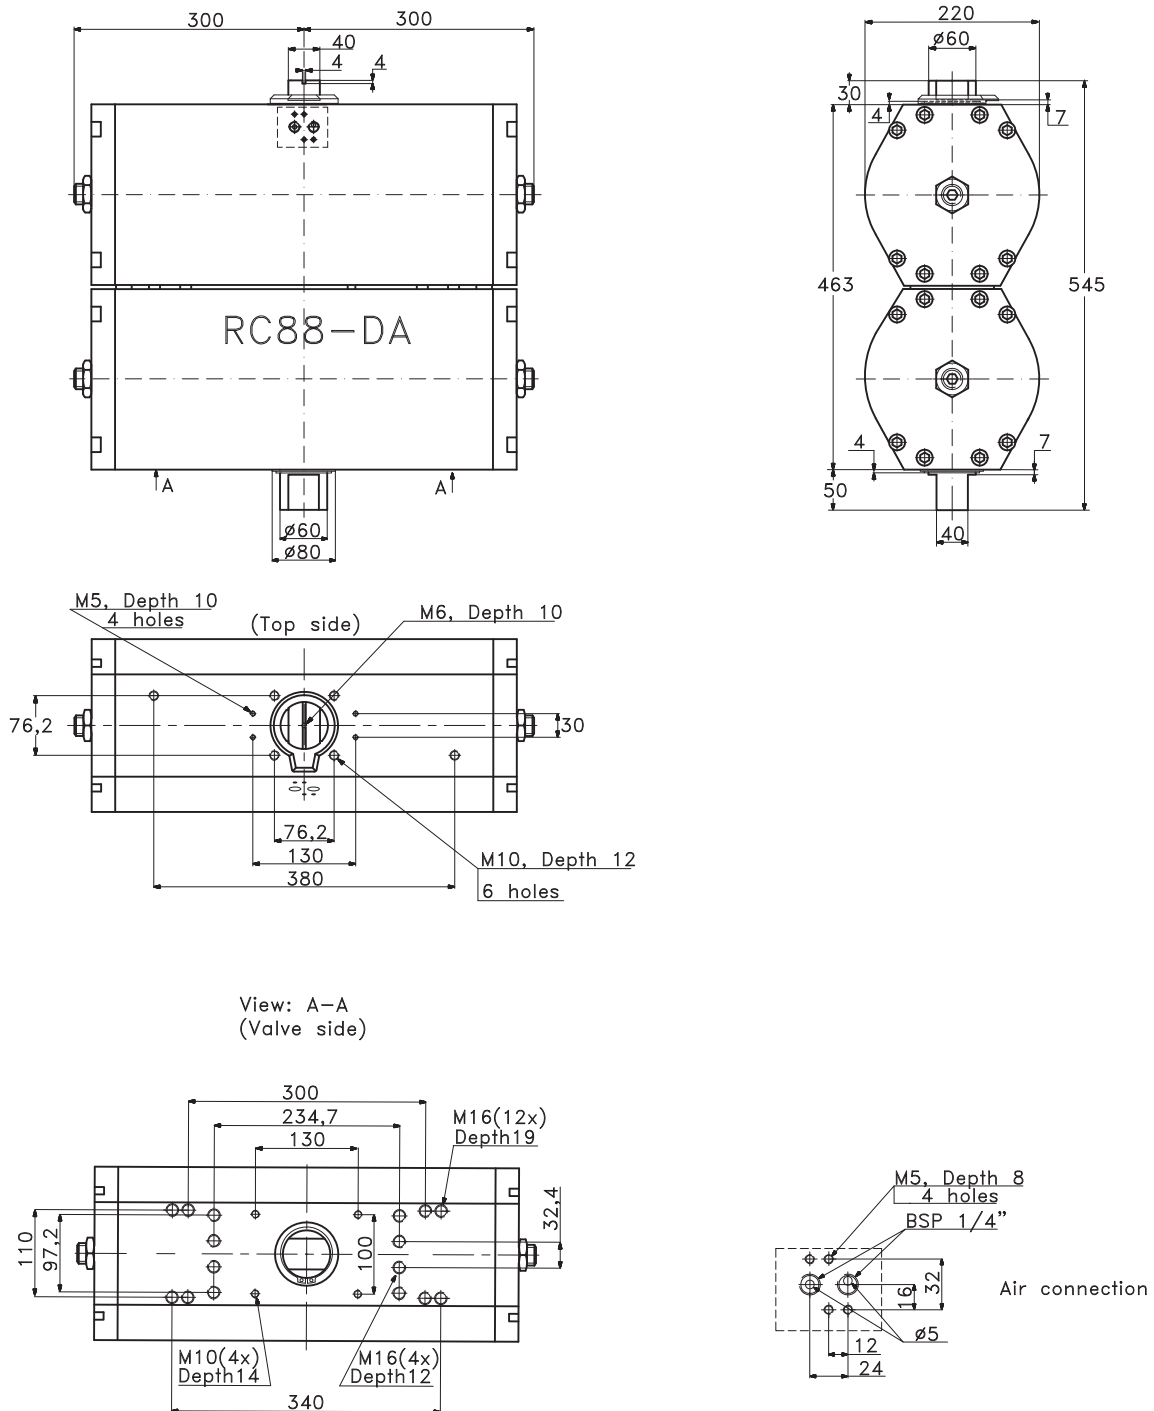

### MEASUREMENTS

## MEASUREMENTS

Type	Weight	Torque at 6 bar (Nm)		
		↔		
		0°	50°	90°
RC88-DA	79 kg	7600	3800	5480

Type	Weight	Torque at 6 bar (Nm)					
		Air →			Spring →		
		0°	60°	90°	90°	30°	0°
RC88-SR	134 kg	4160	1800	2220	3680	1800	2520