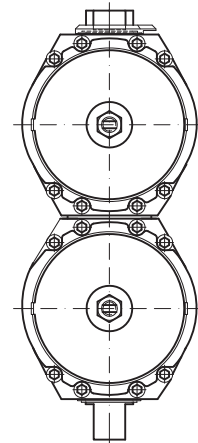

### MEASUREMENTS

## MEASUREMENTS

Type	Weight	Torque at 6 bar (Nm)		
		↔		
		0°	50°	90°
RC88-DA	79 kg	7600	3800	5480

Type	Weight	Torque at 6 bar (Nm)					
		Air →			Spring →		
		0°	60°	90°	90°	30°	0°
RC88-SR	134 kg	4160	1800	2220	3680	1800	2520