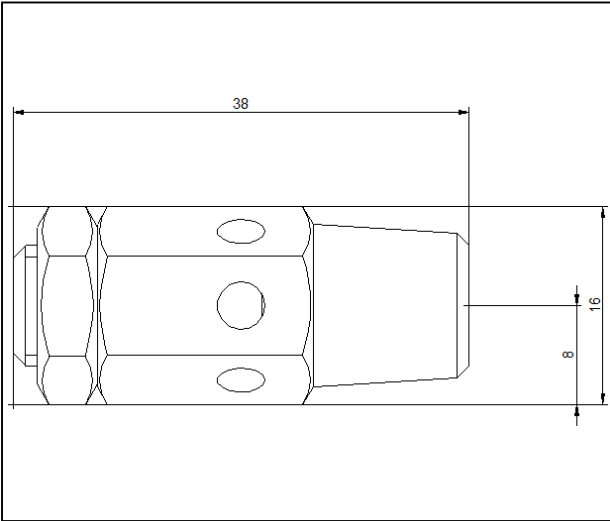

Dimensional Drawing

Rendering

S06-PFR

S	Standard Service - Pneumatic	Service
	06 1/4"	Port Size
	PFR Port Flow Regulator	Valve Configuration
	NPT ported	Connections
S	06 -PFR	Model Number